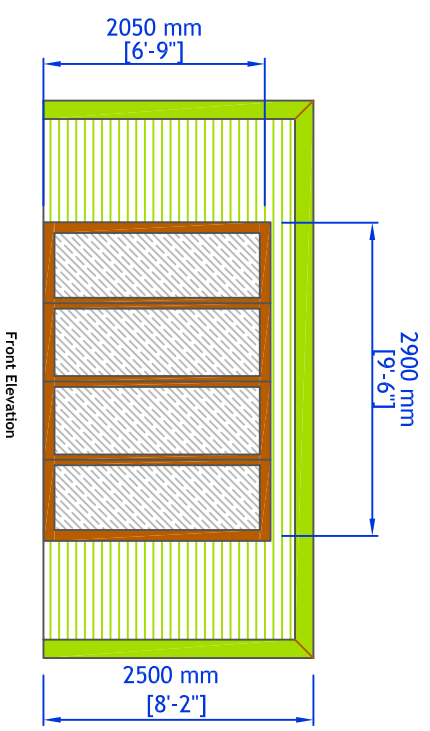

REVISIONS		
DESCRIPTION	DATE	APPROVED

Waddesdon Retreat

22nd Sept 2006

green
retreats

Phil Thomas

DWG NO.	1	REV	1
---------	---	-----	---