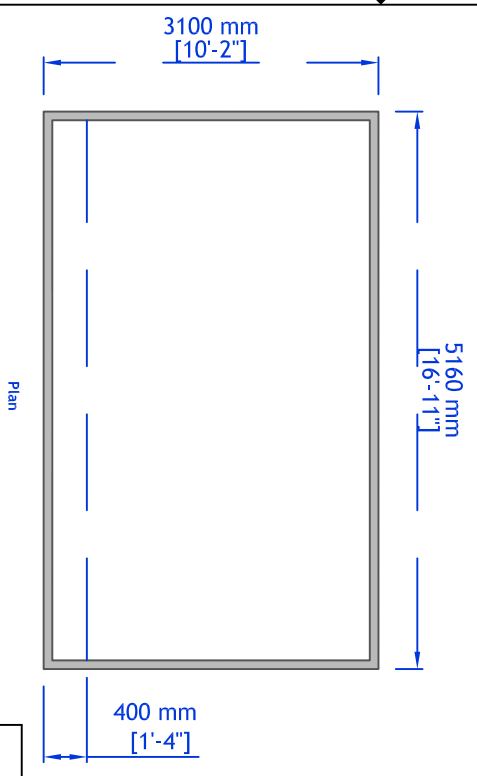

REVISIONS		
DESCRIPTION	DATE	APPROVED

Waddesdon Retreat

22nd Sept 2006

green
retreats

Phil Thomas

DWG NO.	1	REV	1
---------	---	-----	---