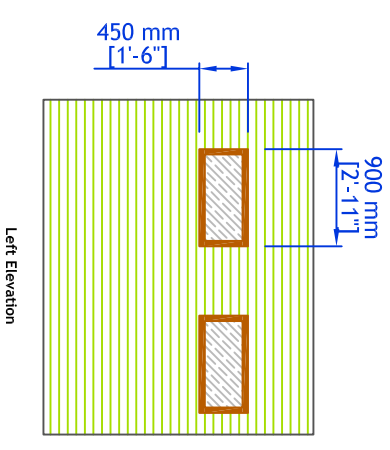

REVISIONS		
DESCRIPTION	DATE	APPROVED

Waddesdon Retreat

22nd Sept 2006

green
retreats

Phil Thomas

DWG NO.	1	REV	1
---------	---	-----	---