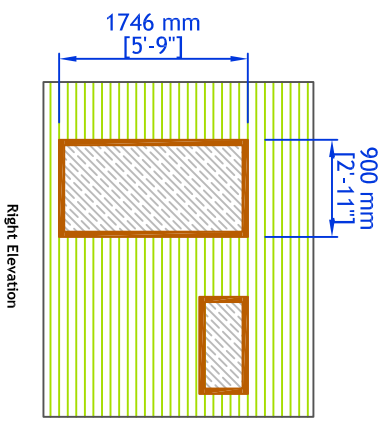

REVISIONS		
DESCRIPTION	DATE	APPROVED

Waddesdon Retreat

22nd Sept 2006

green
retreats

Phil Thomas

DWG NO.	1	REV	1
---------	---	-----	---